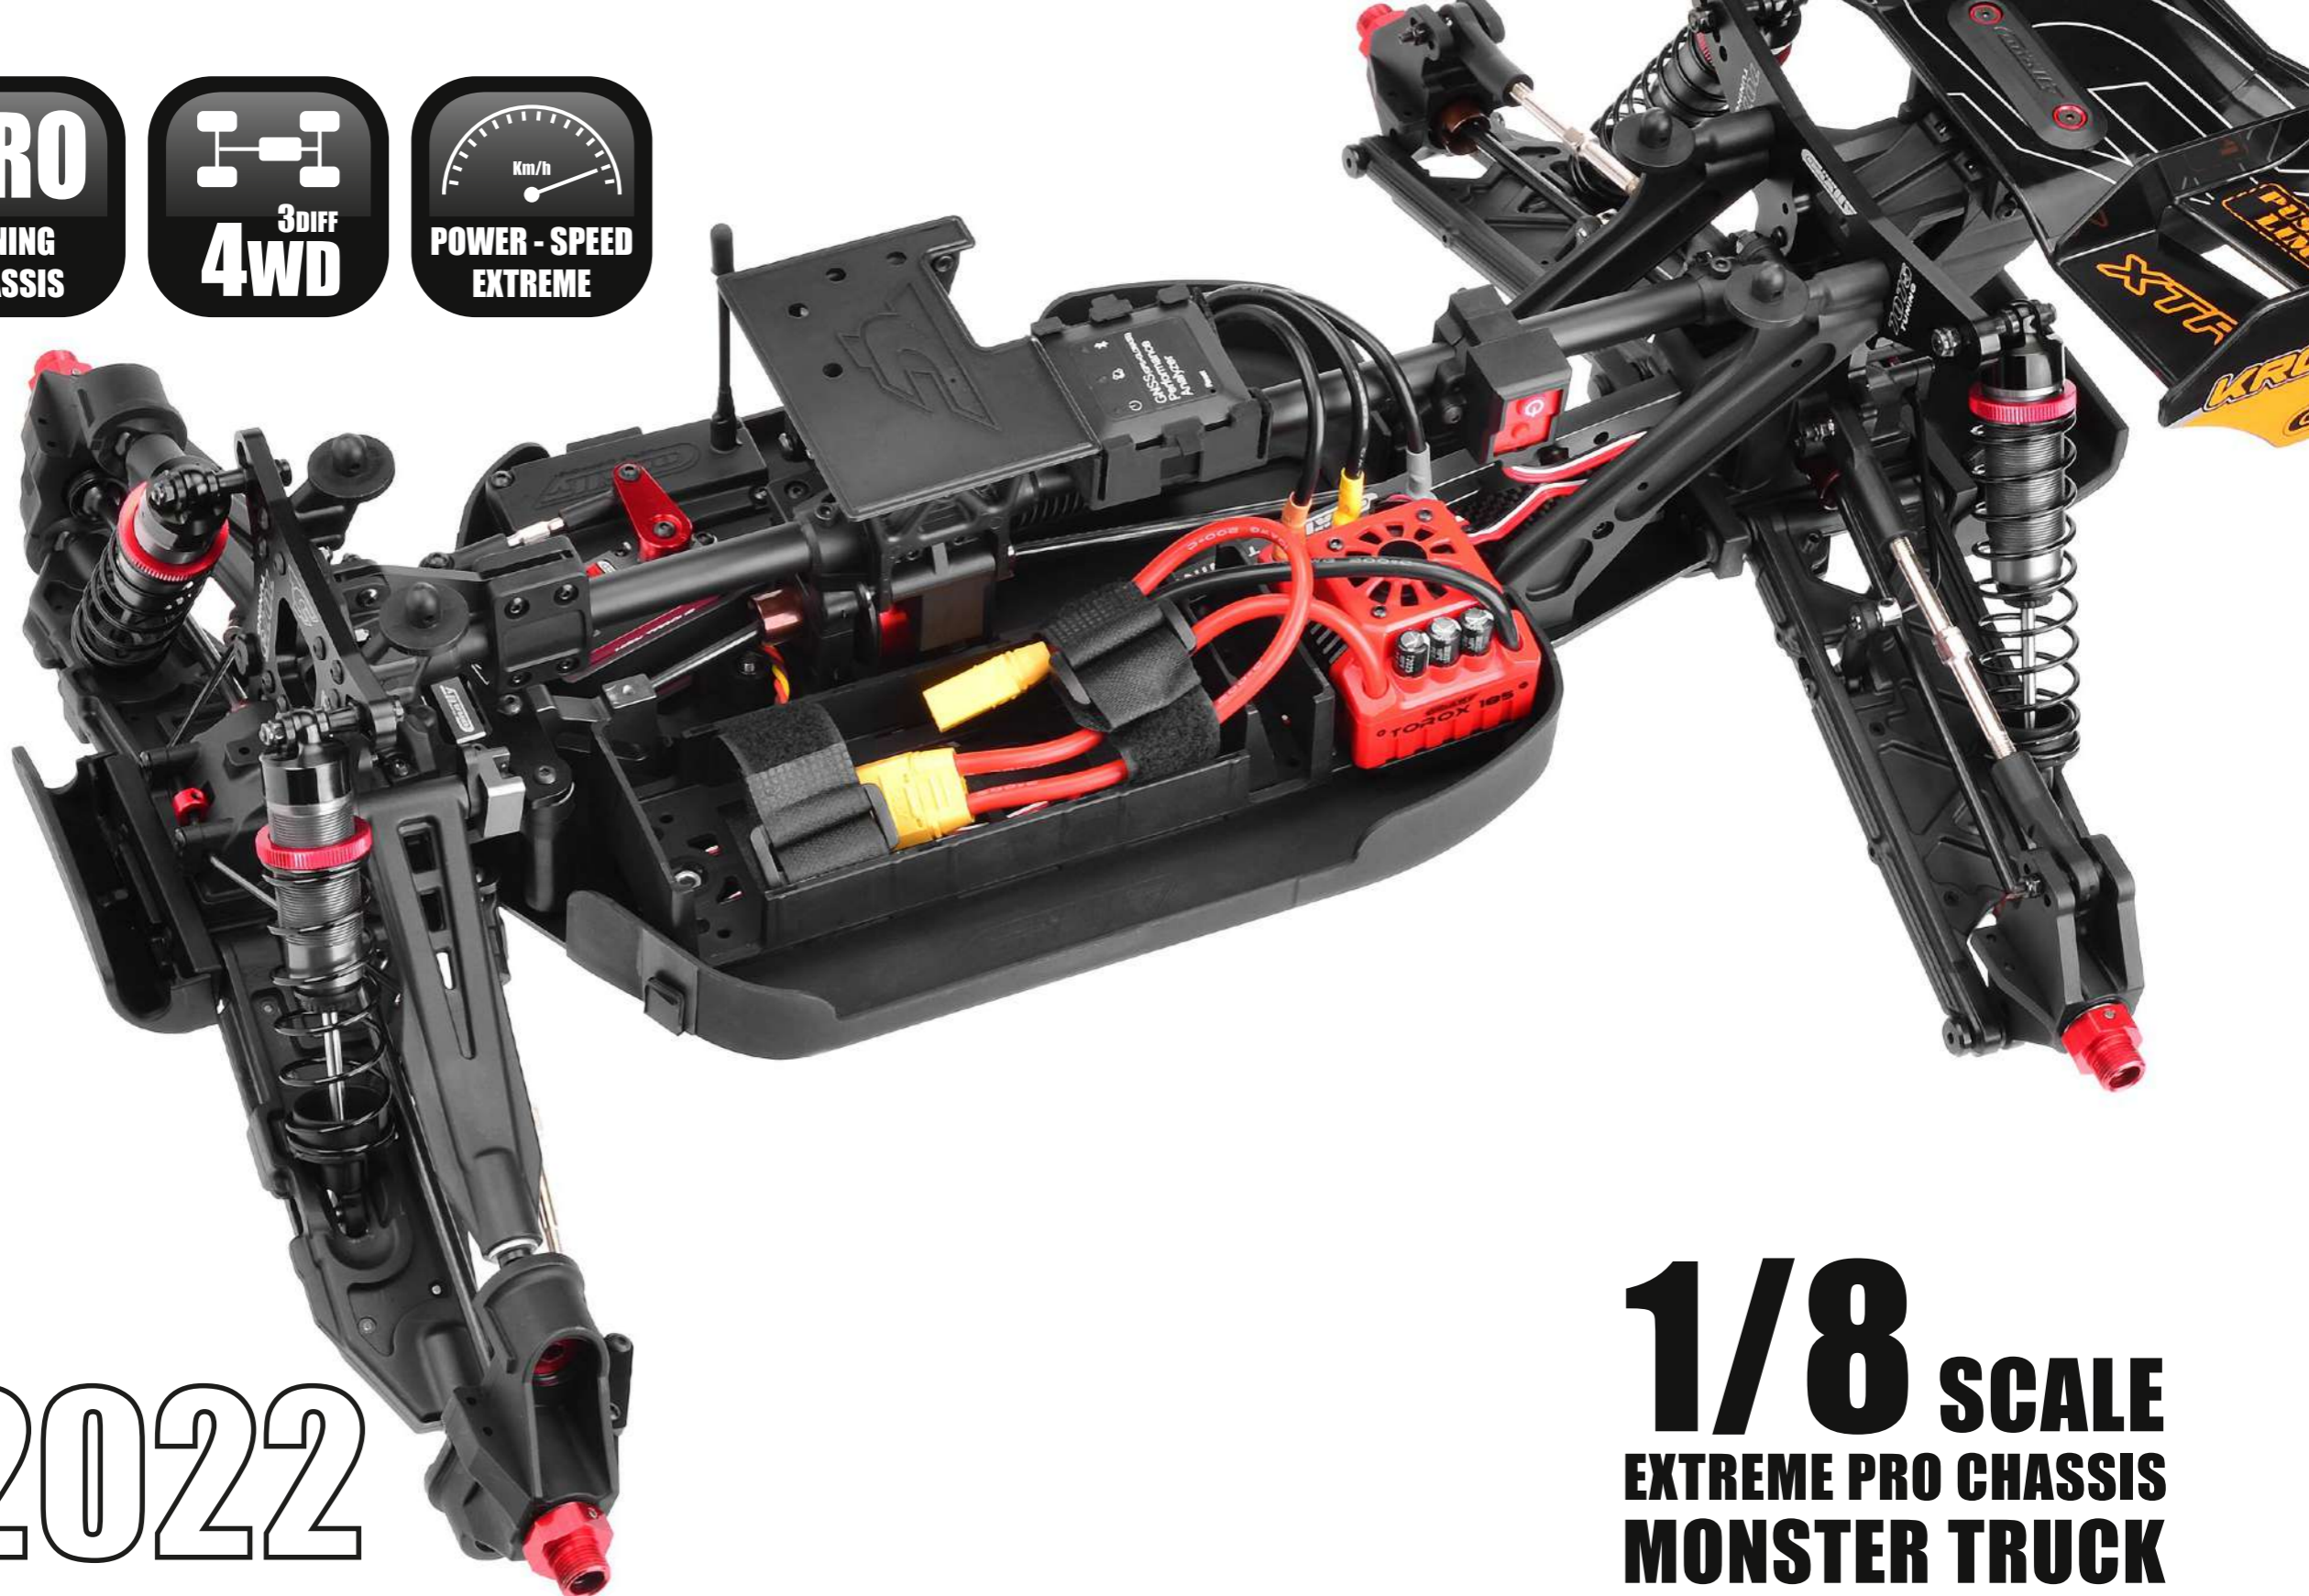

PRO
TUNING
CHASSIS

3 DIFF
4WD

Km/h
POWER - SPEED
EXTREME

2022

1/8 SCALE
EXTREME PRO CHASSIS
MONSTER TRUCK

KRONOS
XTR

TEAM
ORALLY
WORLD CHAMPIONS

PRO
TUNING
CHASSIS

3DIFF
4WD

Km/h
POWER - SPEED
EXTREME

2022

KRONOS
XTR

1/8 SCALE
EXTREME PRO CHASSIS
MONSTER TRUCK

TEAM
CORALLI
WORLD CHAMPIONS

2022

KRONOS
XTR

1/8 SCALE
EXTREME PRO CHASSIS
MONSTER TRUCK

***New "HD" Design
Steering Hub***

Holds Pillow Ball up to
4x stronger than any other
steering hub on the market

Up to *4x* stronger

OLD

NEW

**1/8 SCALE
EXTREME PRO CHASSIS
MONSTER TRUCK**

CNC Machined
Steel Spiral
13T Pinion

CNC Machined
Steel Main Gear
52T

1/8 SCALE
EXTREME PRO CHASSIS
MONSTER TRUCK

TOP QUALITY DRIVE TRAIN COMPONENTS

NEW "HD" 4mm Thick Shock Piston

NEW

NEW "HD" Shock Ball End