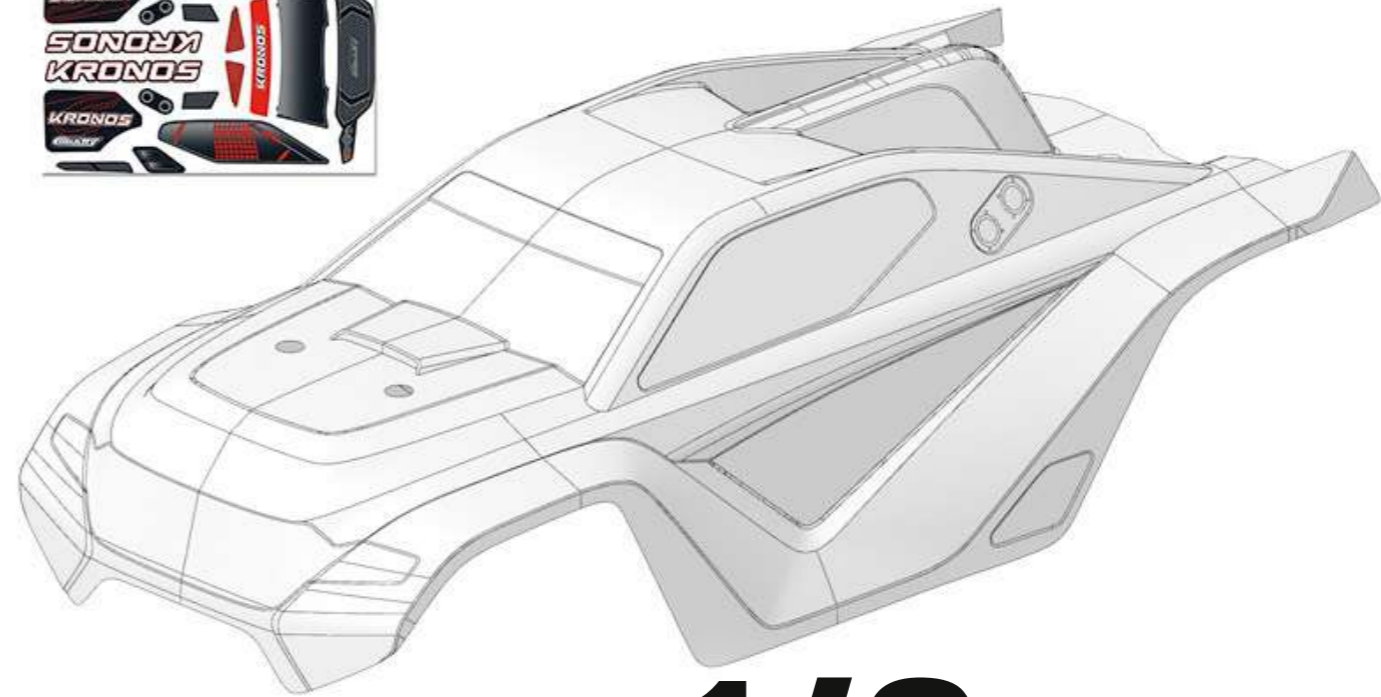

TEAM
ORAIIV
WORLD CHAMPIONS

Performance Data
Logger Holder

5K VRC
GSM020
GNS (GPS+GLONASS)
Performance
Analyzer
Reset

1/8 SCALE
EXTREME PRO CHASSIS
MONSTER TRUCK

KRONOSTM
XTR

TEAM
CORALLY
WORLD CHAMPIONS

**2x Polycarbonate Bodies
Included in Kit**