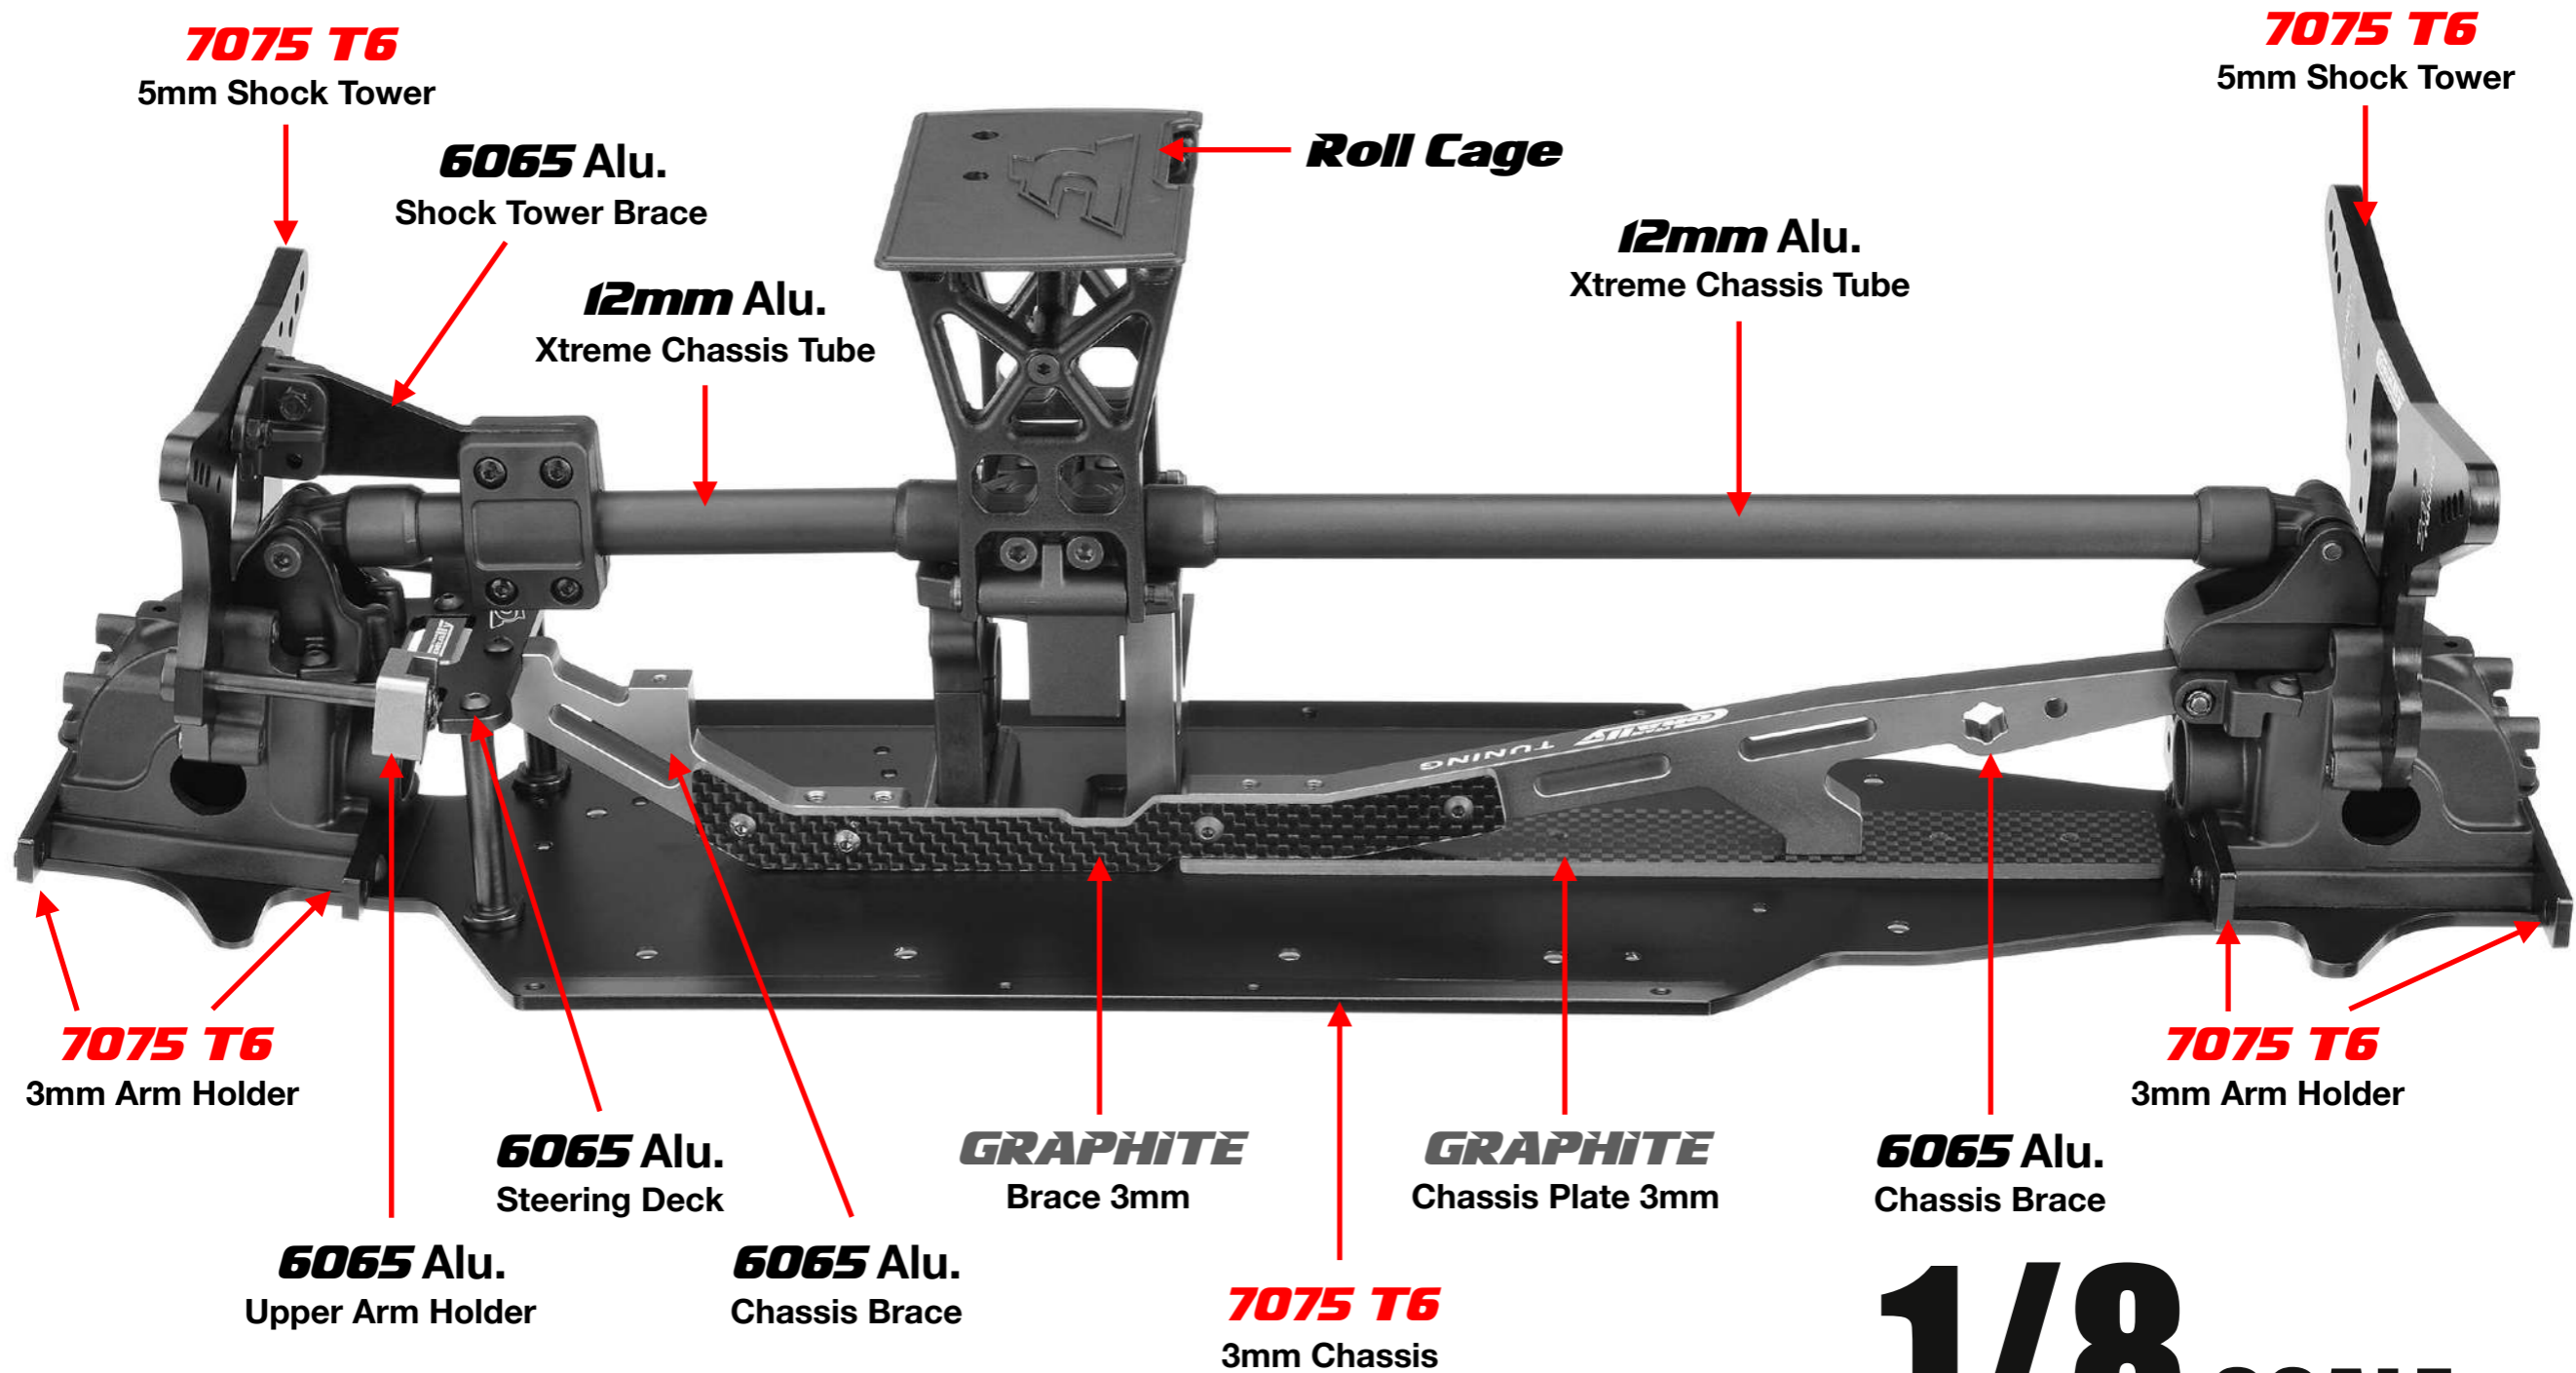

PRO
TUNING
CHASSIS

3 DIFF
4WD

Km/h
POWER - SPEED
EXTREME

2022

1/8 SCALE
EXTREME PRO CHASSIS
MONSTER TRUCK

KRONOS
XTR

TEAM
ORALLY
WORLD CHAMPIONS

PRO
TUNING
CHASSIS

3DIFF
4WD

Km/h
POWER - SPEED
EXTREME

2022

KRONOS
XTR

1/8 SCALE
EXTREME PRO CHASSIS
MONSTER TRUCK

TEAM
CORALLI
WORLD CHAMPIONS

2022

KRONOS
XTR

1/8 SCALE
EXTREME PRO CHASSIS
MONSTER TRUCK

***New "HD" Design
Steering Hub***

Holds Pillow Ball up to
4x stronger than any other
steering hub on the market

Up to *4x* stronger

OLD

NEW

**1/8 SCALE
EXTREME PRO CHASSIS
MONSTER TRUCK**

CNC Machined
Steel Spiral
13T Pinion

CNC Machined
Steel Main Gear
52T

1/8 SCALE
EXTREME PRO CHASSIS
MONSTER TRUCK

TOP QUALITY DRIVE TRAIN COMPONENTS

NEW "HD" 4mm Thick Shock Piston

NEW

NEW "HD" Shock Ball End