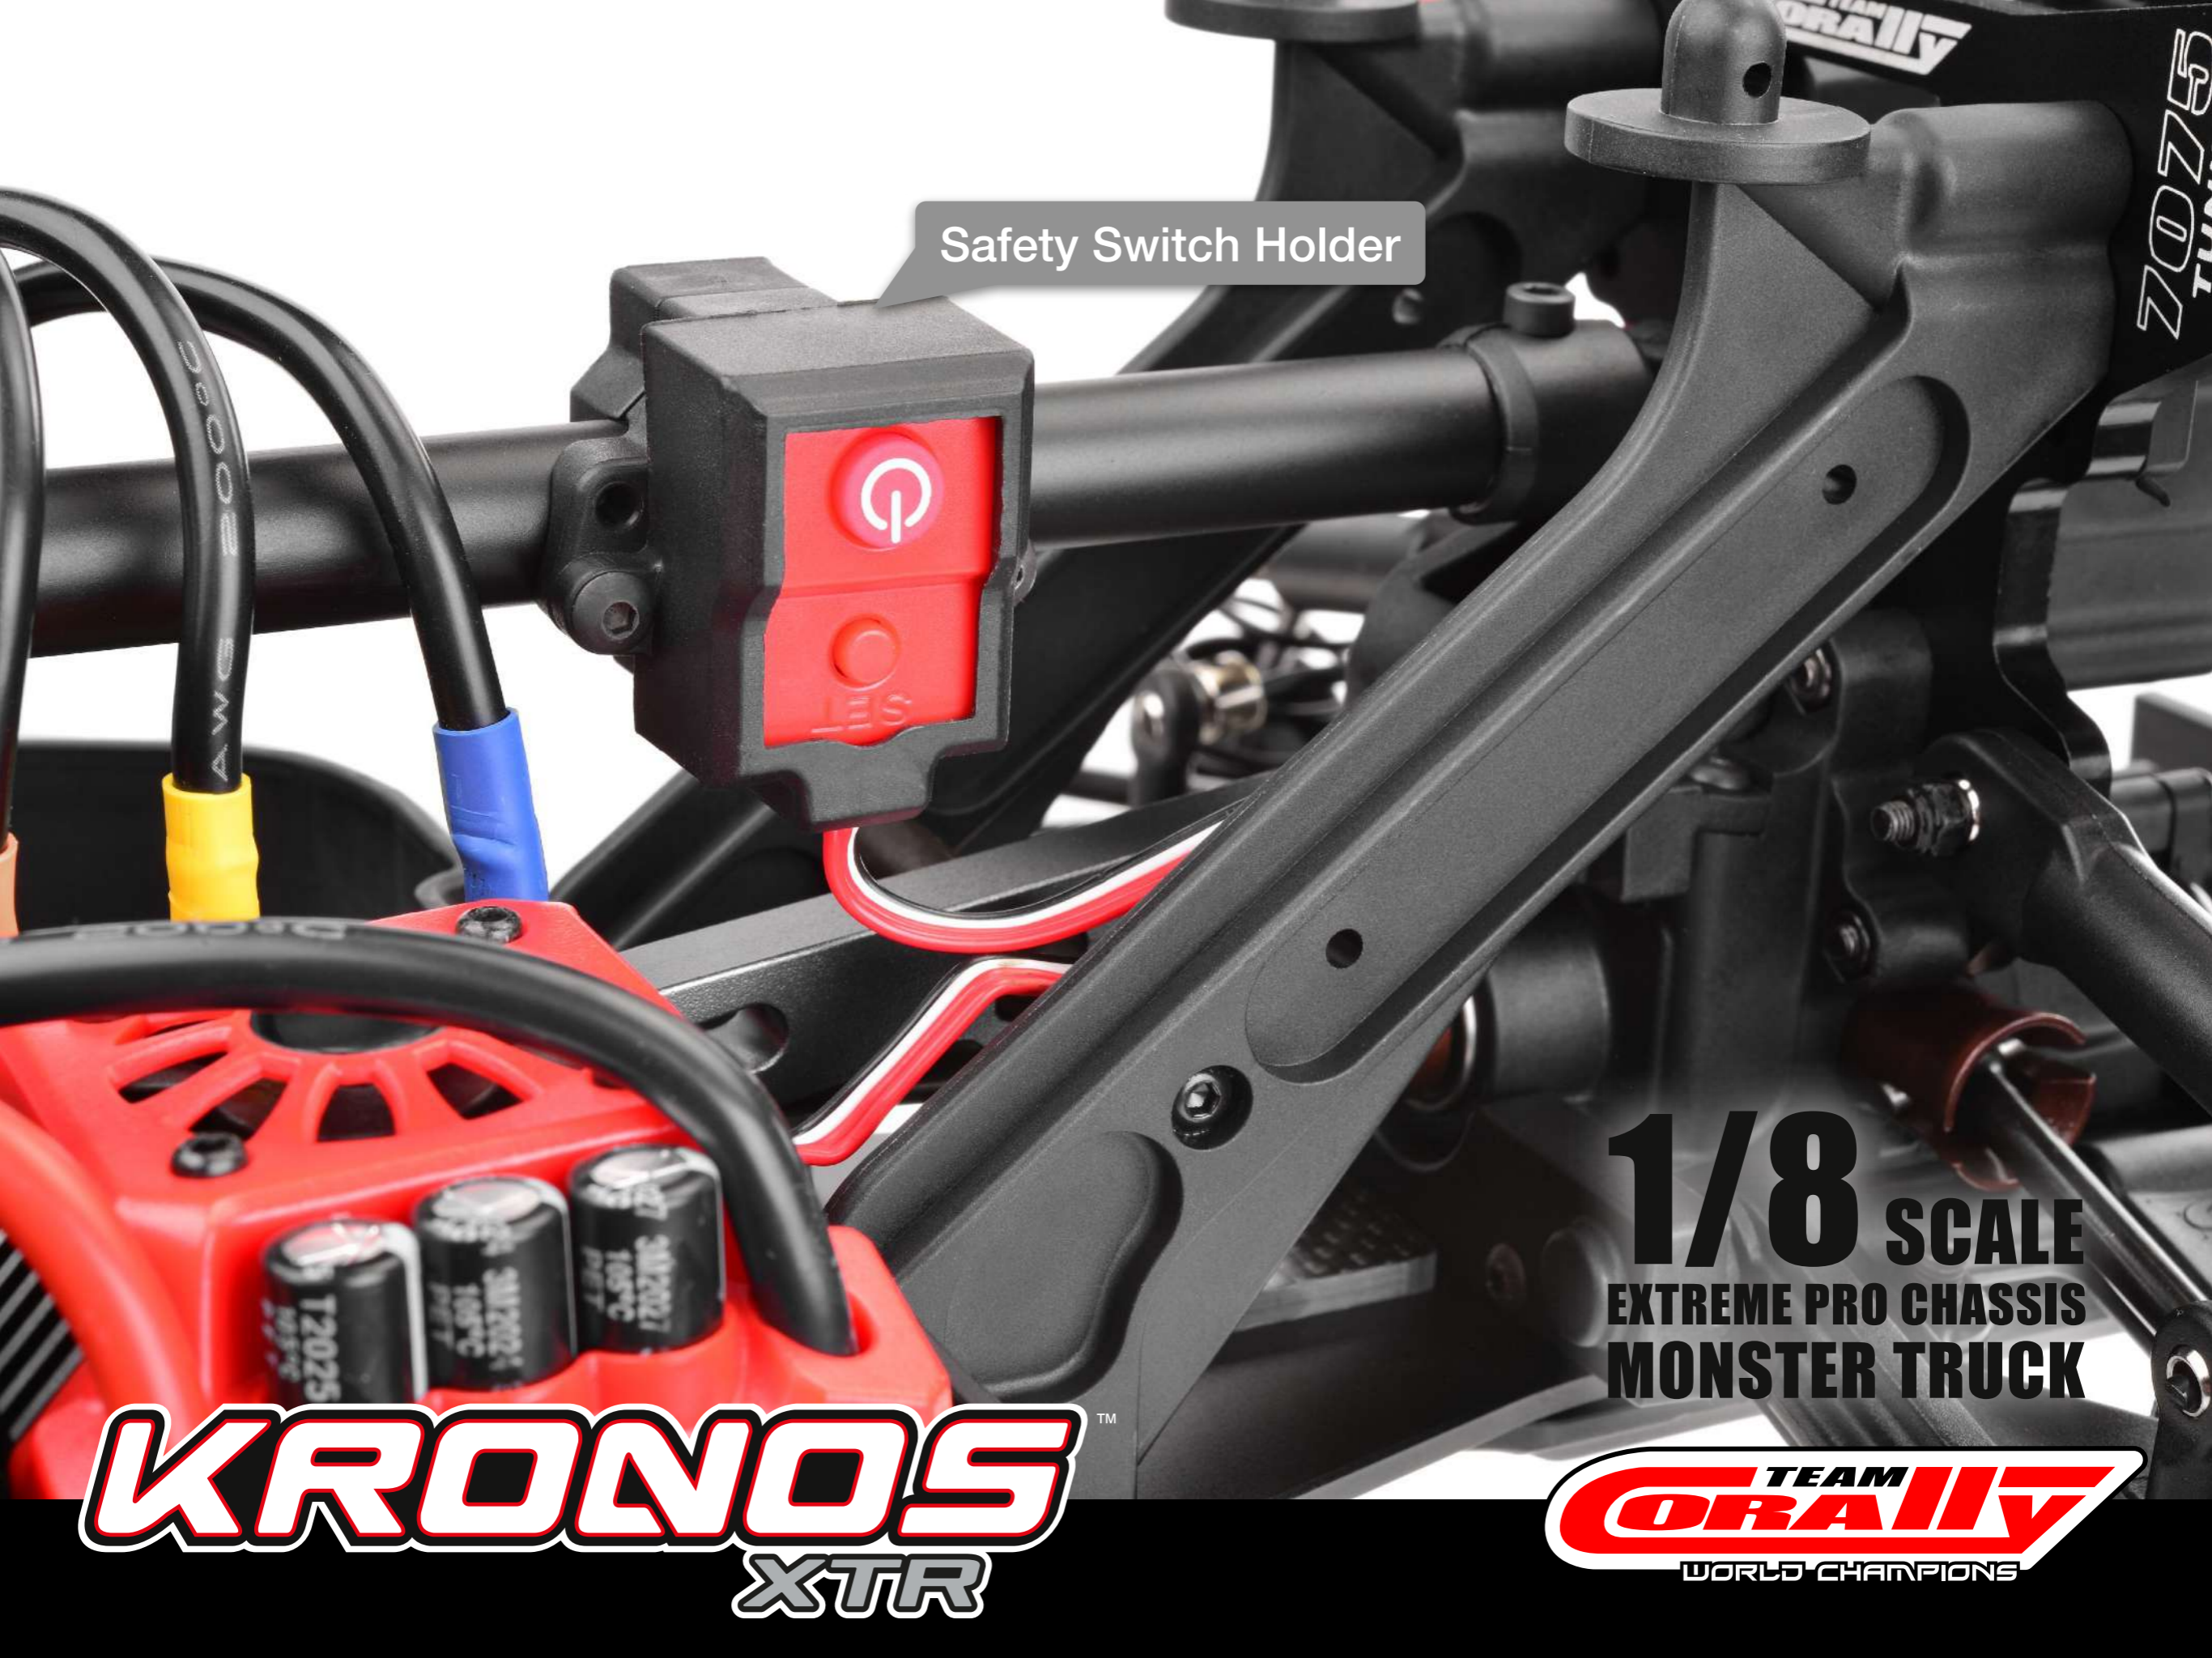

OLD

"HARD" Springs Front & Rear

1/8 SCALE
EXTREME PRO CHASSIS
MONSTER TRUCK

KRONOS
XTR

TEAM
CORALLY
WORLD CHAMPIONS

Safety Switch Holder

1/8 SCALE
EXTREME PRO CHASSIS
MONSTER TRUCK

KRONOSTM
XTR